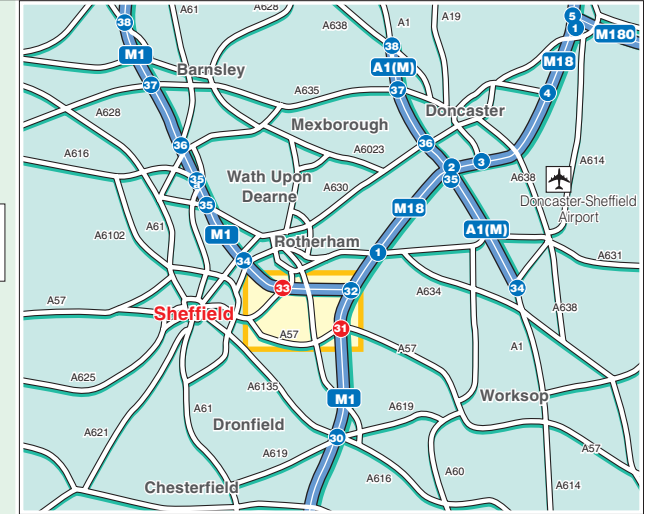

LOMAS

Lomas Engineering Limited

11, Orgreave Place, Sheffield, S13 9LU
 Tel: +44 (0) 114 288 9444 Fax: +44 (0) 114 288 9894
 sales@lomas.co.uk www.lomas.co.uk

Public Transport

By Rail,
 Sheffield Station.
 Approximately 15 minutes drive away.
 Woodhouse Station.
 Approximately 5 minute walk away.
 For information on train operators and times phone National Rail Enquiries on 0845 7484950.

By Air,
 Doncaster - Sheffield Airport.
 Approximately 20 minutes drive away.
 East Midlands Airport.
 Approximately 1 hours drive away.
 Manchester Airport.
 Approximately 1 hours drive away.