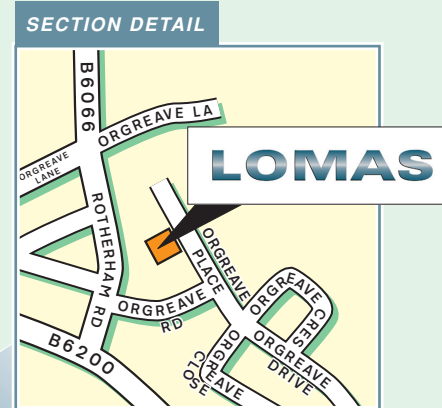

LOMAS

Lomas Engineering Limited

11, Orgreave Place, Sheffield, S13 9LU
 Tel: +44 (0) 114 288 9444 Fax: +44 (0) 114 288 9894
 sales@lomas.co.uk www.lomas.co.uk

Public Transport

By Rail,
 Sheffield Station.
 Approximately 15 minutes drive away.
 Woodhouse Station.
 Approximately 5 minute walk away.
 For information on train operators and times phone National Rail Enquiries on 0845 7484950.

By Air,
 Doncaster - Sheffield Airport.
 Approximately 20 minutes drive away.
 East Midlands Airport.
 Approximately 1 hours drive away.
 Manchester Airport.
 Approximately 1 hours drive away.