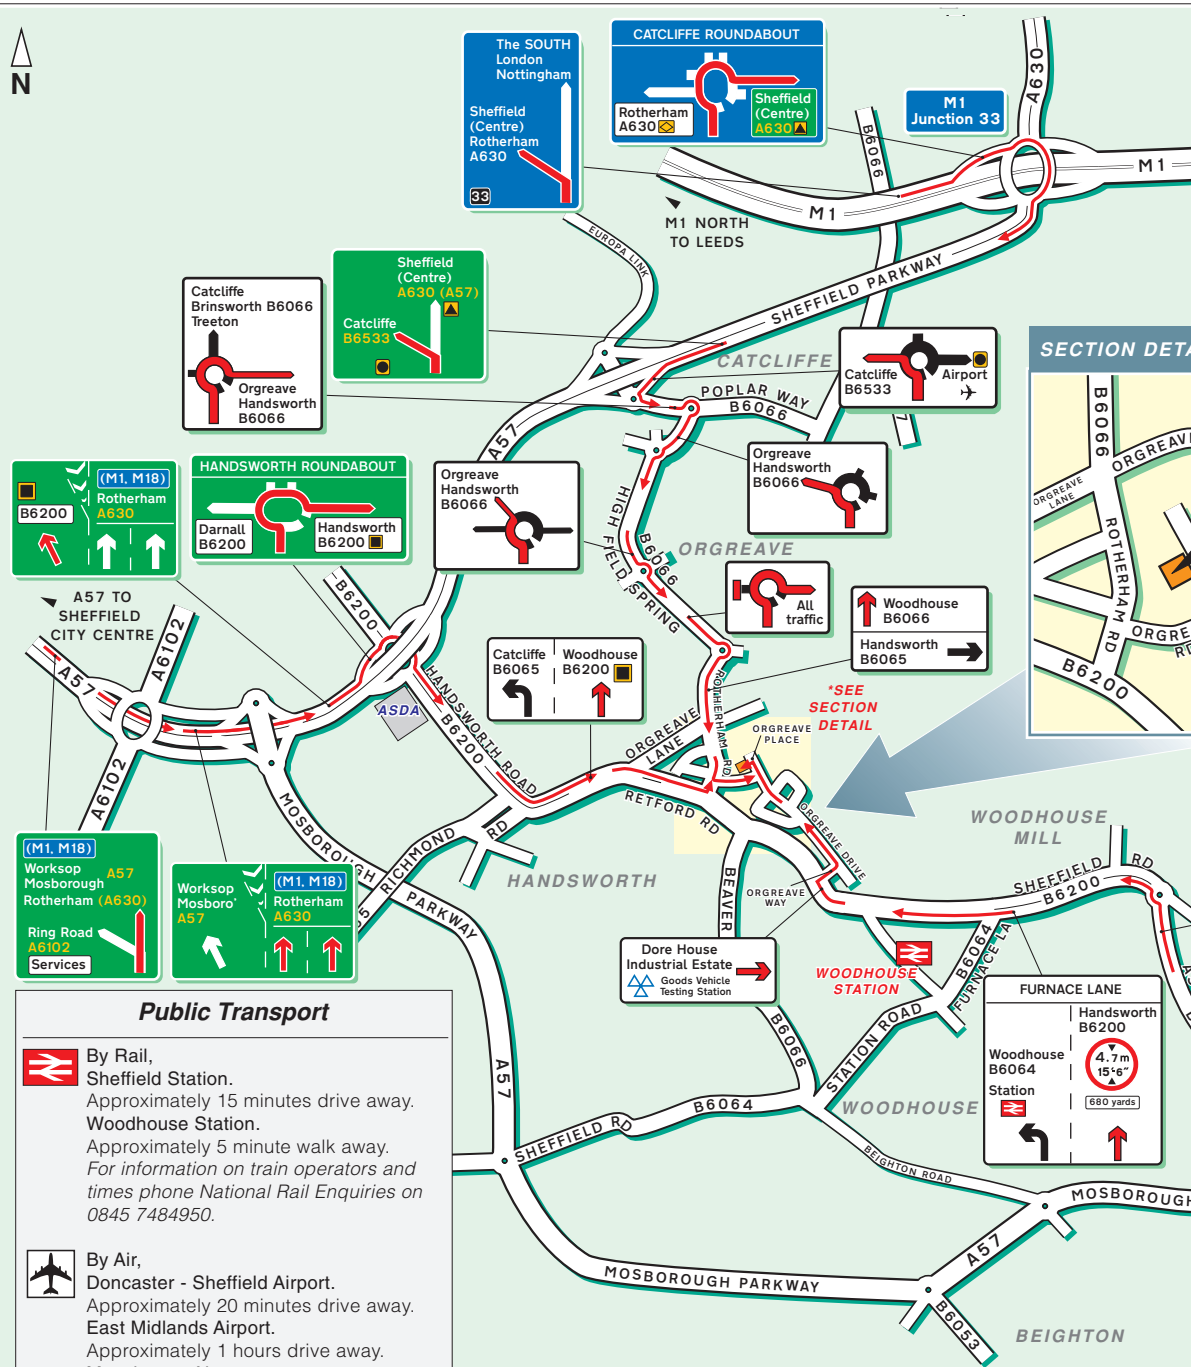

LOMAS

Lomas Engineering Limited

11, Orgreave Place, Sheffield, S13 9LU
 Tel: +44 (0) 114 288 9444 Fax: +44 (0) 114 288 9894
 sales@lomas.co.uk www.lomas.co.uk

Public Transport

By Rail,
 Sheffield Station.
 Approximately 15 minutes drive away.
 Woodhouse Station.
 Approximately 5 minute walk away.
 For information on train operators and times phone National Rail Enquiries on 0845 7484950.

By Air,
 Doncaster - Sheffield Airport.
 Approximately 20 minutes drive away.
 East Midlands Airport.
 Approximately 1 hours drive away.
 Manchester Airport.
 Approximately 1 hours drive away.