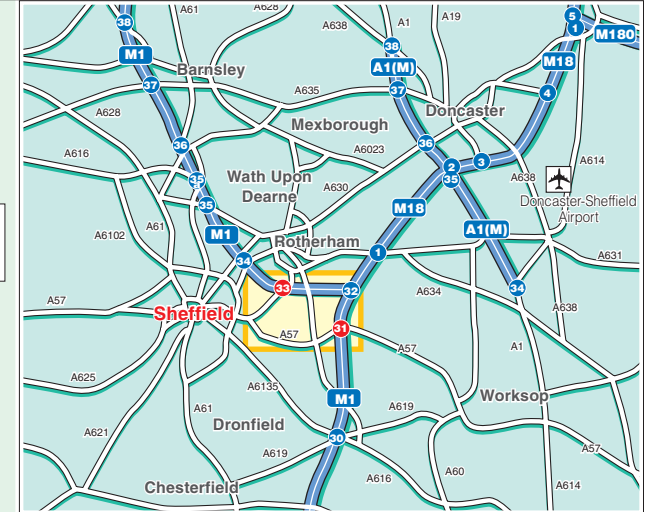

LOMAS

Lomas Engineering Limited

11, Orgreave Place, Sheffield, S13 9LU
 Tel: +44 (0) 114 288 9444 Fax: +44 (0) 114 288 9894
 sales@lomas.co.uk www.lomas.co.uk

Public Transport

By Rail,
 Sheffield Station.
 Approximately 15 minutes drive away.
 Woodhouse Station.
 Approximately 5 minute walk away.
 For information on train operators and times phone National Rail Enquiries on 0845 7484950.

By Air,
 Doncaster - Sheffield Airport.
 Approximately 20 minutes drive away.
 East Midlands Airport.
 Approximately 1 hours drive away.
 Manchester Airport.
 Approximately 1 hours drive away.