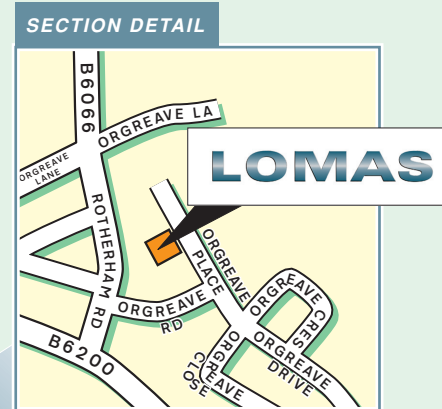

LOMAS

Lomas Engineering Limited

11, Orgreave Place, Sheffield, S13 9LU
 Tel: +44 (0) 114 288 9444 Fax: +44 (0) 114 288 9894
 sales@lomas.co.uk www.lomas.co.uk

Public Transport

By Rail,
 Sheffield Station.
 Approximately 15 minutes drive away.
 Woodhouse Station.
 Approximately 5 minute walk away.
 For information on train operators and times phone National Rail Enquiries on 0845 7484950.

By Air,
 Doncaster - Sheffield Airport.
 Approximately 20 minutes drive away.
 East Midlands Airport.
 Approximately 1 hours drive away.
 Manchester Airport.
 Approximately 1 hours drive away.